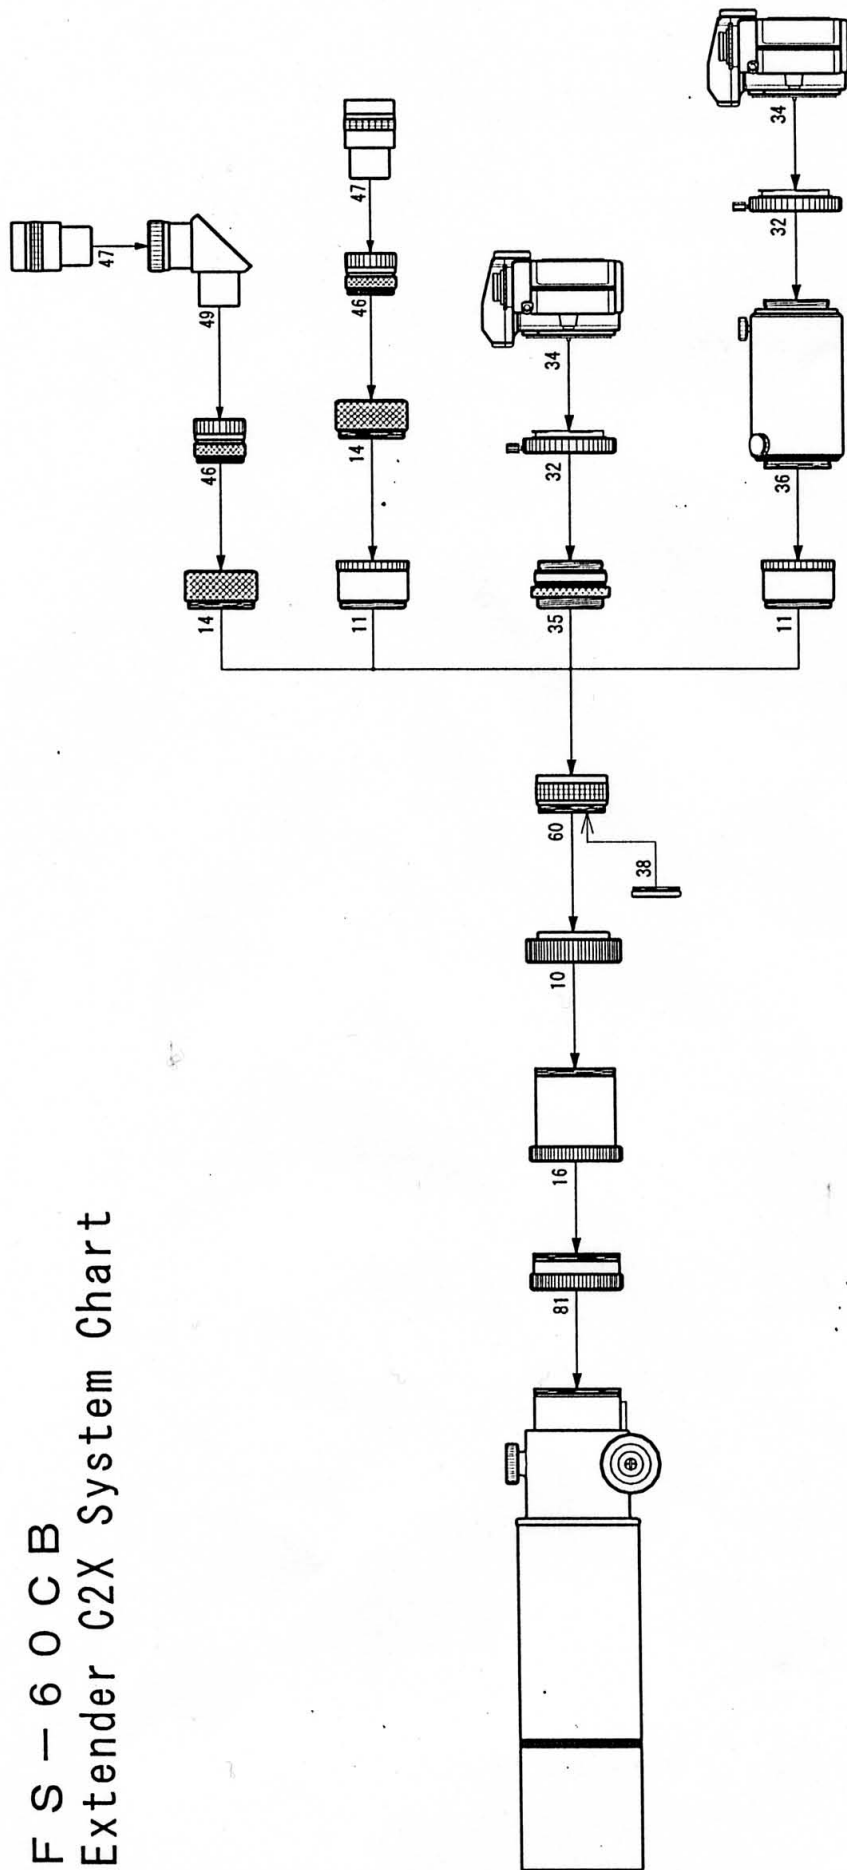

FS - 60CB Extender C2X System Chart

- 10. Visual adapter [TKP20005]
- 11. Extension tube (S) [KP00105]
- 14. Coupling (L) [TKP00104]
- 16. AUX. ring [TKP20001]
- 32. T-mount
- 34. 35mm SLR/DSLR camera
- 35. CA35 [TKA00205]
- 36. TCA-4 [TKA00210]
- 38. ϕ 30.5mm filter
- 46. Ocular adapter (31.7mm) [TKP00101]
- 47. Ocular (31.7mm)
- 49. Diagonal Prism (31.7mm) [TKA00541]
- 60. Extender C2X [TKA00594]
- 81. Coupling(DT) (FS-60CB) [TKP20006B]