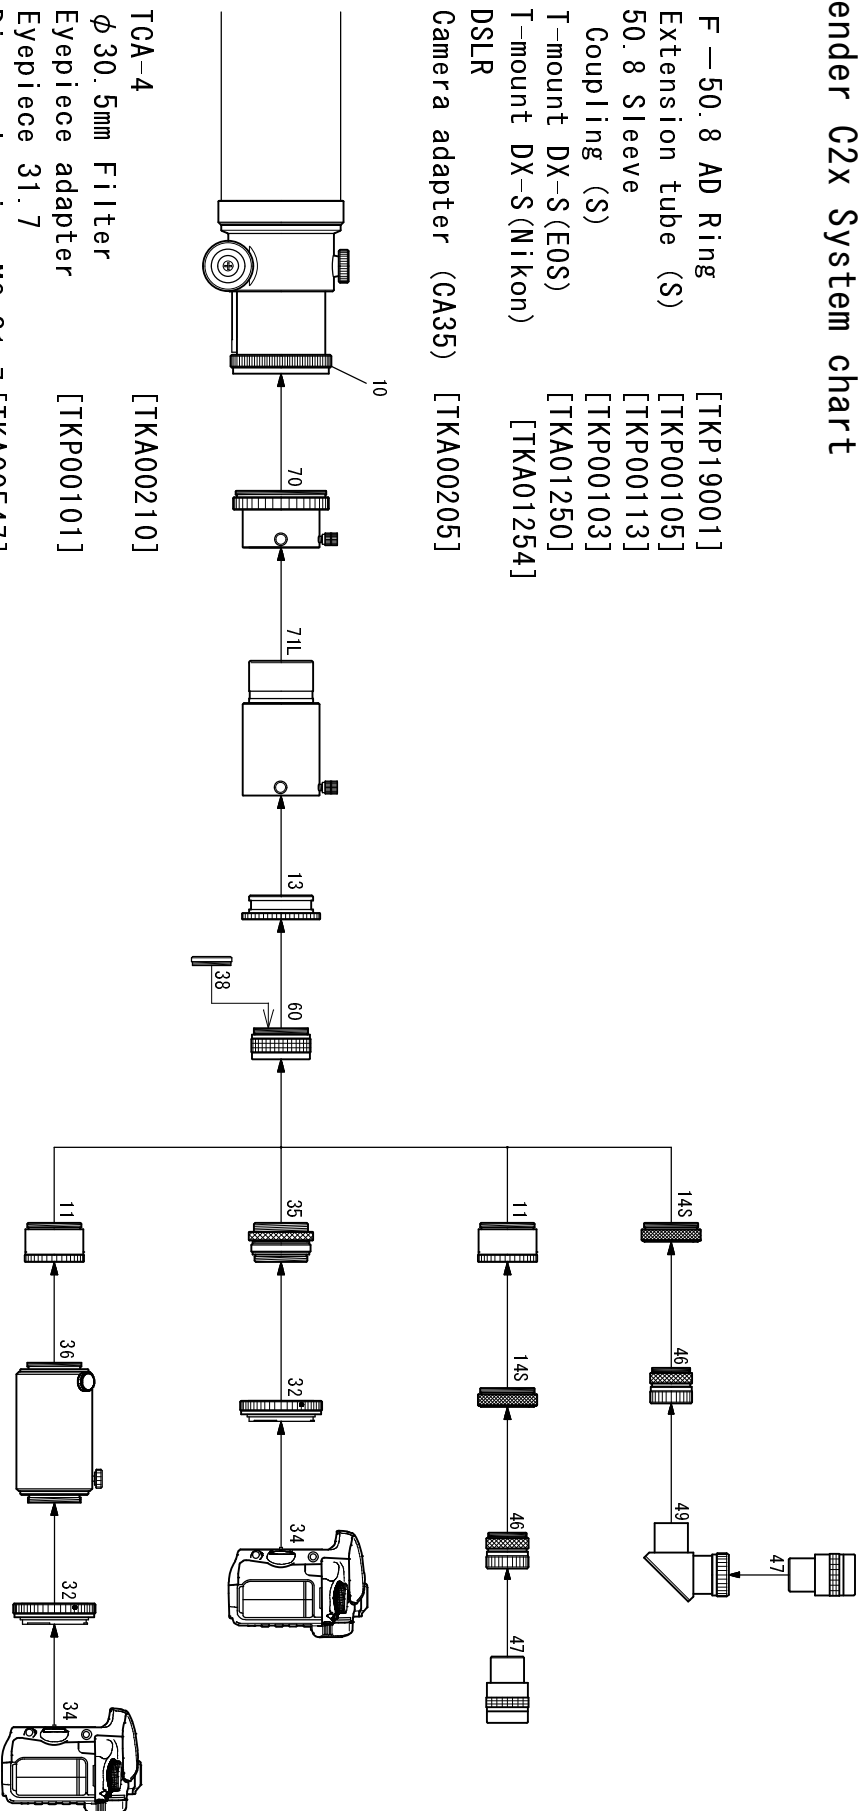

FC-100DF Extender C2x System chart

10. F-50.8 AD Ring [TKP19001]
11. Extension tube (S) [TKP00105]
13. 50.8 Sleeve [TKP00113]
- 14S. Coupling (S) [TKP00103]
32. T-mount DX-S (EOS) [TKA01250]
34. DSLR [TKA01254]
35. Camera adapter (CA35) [TKA00205]

36. TGA-4 [TKA00210]
38. $\phi 30.5$ mm Filter [TKP00101]
46. Eyepiece adapter [TKP00101]
47. Eyepiece 31.7 [TKA00547]
49. Diagonal prism MC 31.7 [TKA00547]
60. Extender C2X [TKA00594]
70. Eyepiece adapter 50.8 [TKP27110]
- 71L. Extension tube (L) [TKP31112]

TAKAHASHI