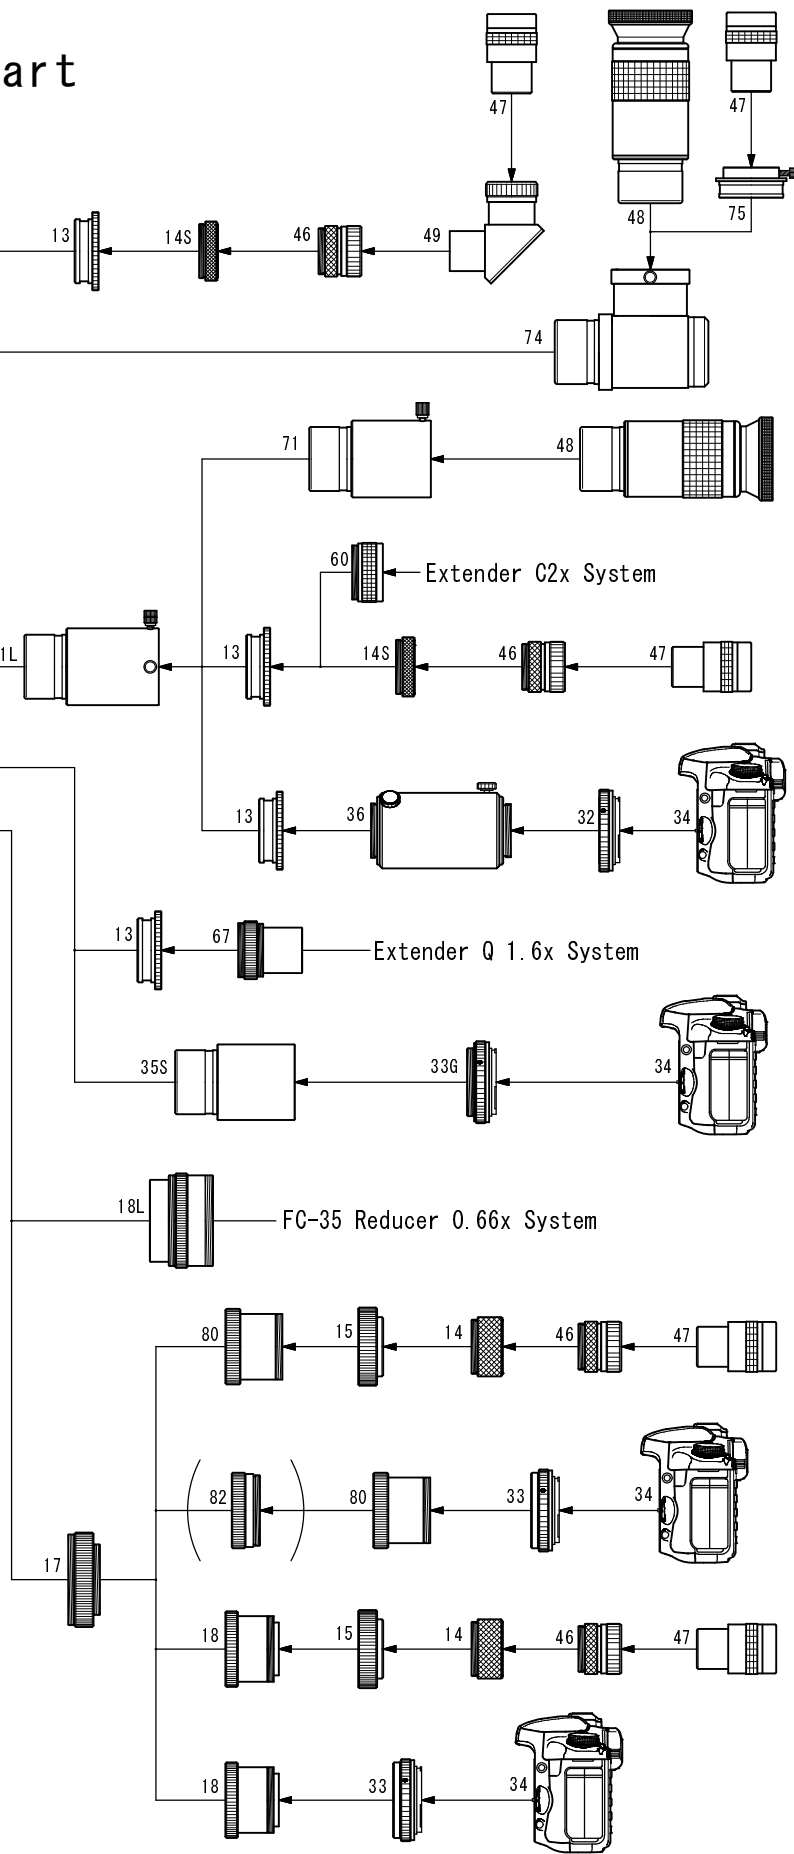

FC-100DF Photo/Visual System Chart

- 6L. CAA (TSA-102) [TKA23200]
- 10. F-50.8 AD Ring [TKP19001]
- 13. 50.8 sleeve [TKP00113]
- 14. Coupling (L) [TKP00104]
- 14S. Coupling (S) [TKP00103]
- 15. Visual adapter (FS-60CB) [TKP20005]
- 17. M72-M55.9 Coupling [TKA19205]
- 18. 76D Reducer [TKA18580]
- 18L. FC-35 Reducer 0.66x [TKA19580]

- 34. DSLR
- 35S. CA-35 (50.8) [TKA31201]
- 36. TCA-4 [TKA00210]
- 46. Eyepiece adapter (31.7) [TKP00101]
- 47. Eyepiece (31.7)
- 48. Eyepiece (50.8)
- 49. Diagonal prism MC (31.7) [TKA00547]
- 60. Extender C2X [TKA00594]
- 67. Extender Q1.6x [TKA00595]
- 70. Eyepiece adapter 50.8 [TKP27110]
- 71. Extention tube [TKP27110]
- 71L. Extention tube(L) [TKP31112]
- 74. Diagonal mirror (50.8)
- 75. Adapter (DM) (31.7) [TKA00543]
- 80. 76D Flattener [TKA18582]
- 82. SD ring [TKA20583]

FC-100DF Extender 0 1.6x System Chart

- 10. F-50.8 AD Ring [TKP19001]
- 13. 50.8 sleeve [TKP00113]
- 32. T-mount DX-S (EOS) [TKA01250]
- T-mount DX-S (Nikon) [TKA01254]
- 34. DSLR [TKA00210]
- 36. TGA-4 [TKA00210]
- 47. Eyepiece (31.7)
- 48. Eyepiece (50.8)
- 49. Diagonal prism MC (31.7) [TKA00547]
- 61-A . Vari tube (L) [TKA00586]
- 61-B . Vari-tube (S) [TKA00587]

- 62. Visual adapter (For EX) [TKA00588]
- 65. EC ring [TKA00590]
- 66. 50.8mm adapter (EX-Q) [TKA00596]
- 67. Extender 01.6x [TKA00595]
- 70. Eyepiece adapter 50.8 [TKP27110]
- 74. Diagonal mirror (50.8) [TKA00543]
- 75. Adapter (DM) (31.7) [TKA00543]