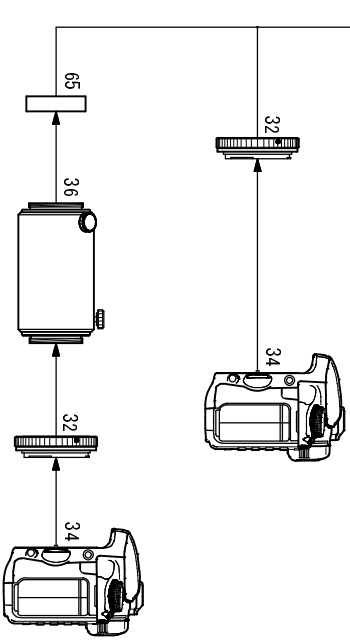

FC-100DF Photo/Visual System Chart

- 6L. CAA (TSA-102) [TKA23200]
- 10. F-50.8 AD Ring [TKP19001]
- 13. 50.8 sleeve [TKP00113]
- 14. Coupling (L) [TKP00104]
- 14S. Coupling (S) [TKP00103]
- 15. Visual adapter (FS-60CB) [TKP20005]
- 17. M72-M55.9 Coupling [TKA19205]
- 18. 76D Reducer [TKA18580]
- 18L. FC-35 Reducer 0.66x [TKA19580]

- 34. DSLR
- 35S. CA-35 (50.8) [TKA31201]
- 36. TCA-4 [TKA00210]
- 46. Eyepiece adapter (31.7) [TKP00101]
- 47. Eyepiece (31.7)
- 48. Eyepiece (50.8)
- 49. Diagonal prism MC (31.7) [TKA00547]
- 60. Extender C2X [TKA00594]
- 67. Extender Q1.6x [TKA00595]
- 70. Eyepiece adapter 50.8 [TKP27110]
- 71. Extention tube [TKP27110]
- 71L. Extention tube(L) [TKP31112]
- 74. Diagonal mirror (50.8)
- 75. Adapter (DM) (31.7) [TKA00543]
- 80. 76D Flattener [TKA18582]
- 82. SD ring [TKA20583]

FC-100DF Extender 0 1.6x System Chart

- 10. F-50.8 AD Ring [TKP19001]
- 13. 50.8 sleeve [TKP00113]
- 32. T-mount DX-S (EOS) [TKA01250]
- T-mount DX-S (Nikon) [TKA01254]
- 34. DSLR [TKA00210]
- 36. TGA-4 [TKA00210]
- 47. Eyepiece (31.7)
- 48. Eyepiece (50.8)
- 49. Diagonal prism MC (31.7) [TKA00547]
- 61-A . Vari tube (L) [TKA00586]
- 61-B . Vari-tube (S) [TKA00587]

FC-100DF Extender C2x System chart

- 10. F-50.8 AD Ring [TKP19001]
- 11. Extension tube (S) [TKP00105]
- 13. 50.8 Sleeve [TKP00113]
- 14S. Coupling (S) [TKP00103]
- 32. T-mount DX-S (EOS) [TKA01250]
- 34. DSLR [TKA01254]
- 35. Camera adapter (CA35) [TKA00205]