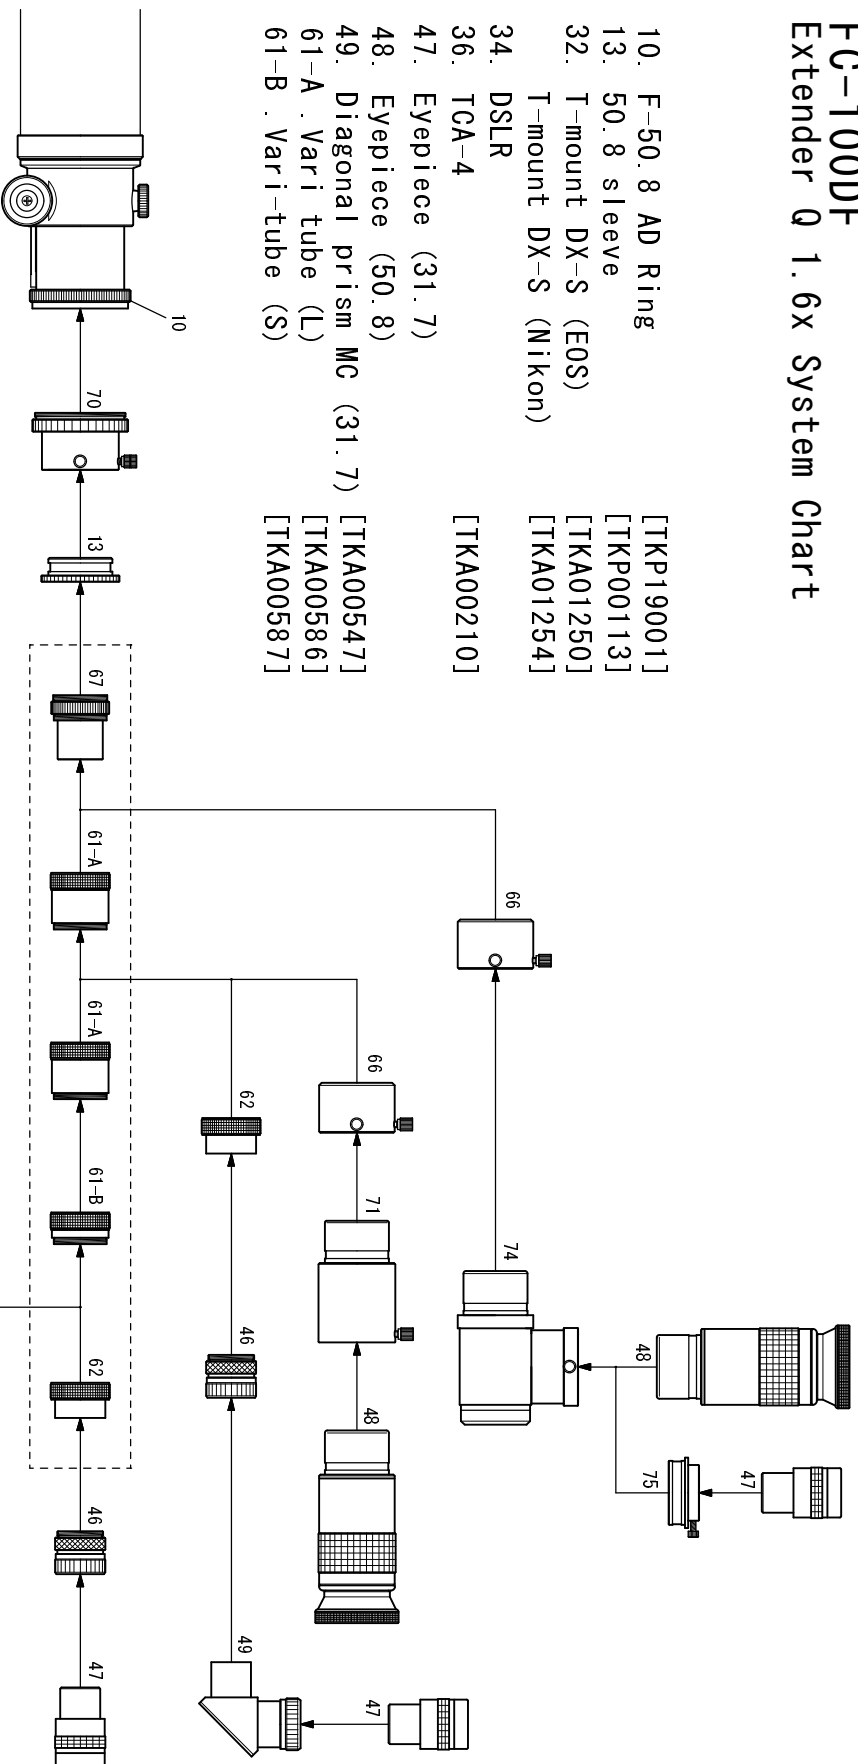

FC-100DF Photo/Visual System Chart

- 6L. CAA (TSA-102) [TKA23200]
- 10. F-50.8 AD Ring [TKP19001]
- 13. 50.8 sleeve [TKP00113]
- 14. Coupling (L) [TKP00104]
- 14S. Coupling (S) [TKP00103]
- 15. Visual adapter (FS-60CB) [TKP20005]
- 17. M72-M55.9 Coupling [TKA19205]
- 18. 76D Reducer [TKA18580]
- 18L. FC-35 Reducer 0.66x [TKA19580]

- 34. DSLR
- 35S. CA-35 (50.8) [TKA31201]
- 36. TCA-4 [TKA00210]
- 46. Eyepiece adapter (31.7) [TKP00101]
- 47. Eyepiece (31.7)
- 48. Eyepiece (50.8)
- 49. Diagonal prism MC (31.7) [TKA00547]
- 60. Extender C2X [TKA00594]
- 67. Extender Q1.6x [TKA00595]
- 70. Eyepiece adapter 50.8 [TKP27110]
- 71. Extention tube [TKP27110]
- 71L. Extention tube(L) [TKP31112]
- 74. Diagonal mirror (50.8)
- 75. Adapter (DM) (31.7) [TKA00543]
- 80. 76D Flattener [TKA18582]
- 82. SD ring [TKA20583]

FC-100DF Extender 0 1.6x System Chart

- 10. F-50.8 AD Ring [TKP19001]
- 13. 50.8 sleeve [TKP00113]
- 32. T-mount DX-S (EOS) [TKA01250]
- T-mount DX-S (Nikon) [TKA01254]
- 34. DSLR [TKA00210]
- 36. TGA-4 [TKA00210]
- 47. Eyepiece (31.7)
- 48. Eyepiece (50.8)
- 49. Diagonal prism MC (31.7) [TKA00547]
- 61-A . Vari tube (L) [TKA00586]
- 61-B . Vari-tube (S) [TKA00587]

- 62. Visual adapter (For EX) [TKA00588]
- 65. EC ring [TKA00590]
- 66. 50.8mm adapter (EX-Q) [TKA00596]
- 67. Extender 01.6x [TKA00595]
- 70. Eyepiece adapter 50.8 [TKP27110]
- 74. Diagonal mirror (50.8) [TKA00543]
- 75. Adapter (DM) (31.7) [TKA00543]