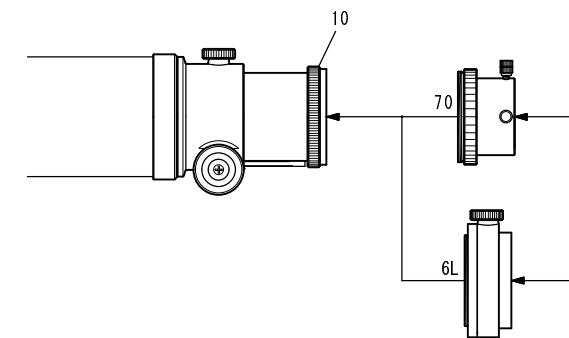

FC-100DF Photo/Visual System Chart

- 6L. CAA (TSA-102) [TKA23200]
- 10. F-50.8 AD Ring [TKP19001]
- 13. 50.8 sleeve [TKP00113]
- 14. Coupling (L) [TKP00104]
- 14S. Coupling (S) [TKP00103]
- 15. Visual adapter (FS-60CB) [TKP20005]
- 17. M72-M55.9 Coupling [TKA19205]
- 18. 76D Reducer [TKA18580]
- 18L. FC-35 Reducer 0.66x [TKA19580]